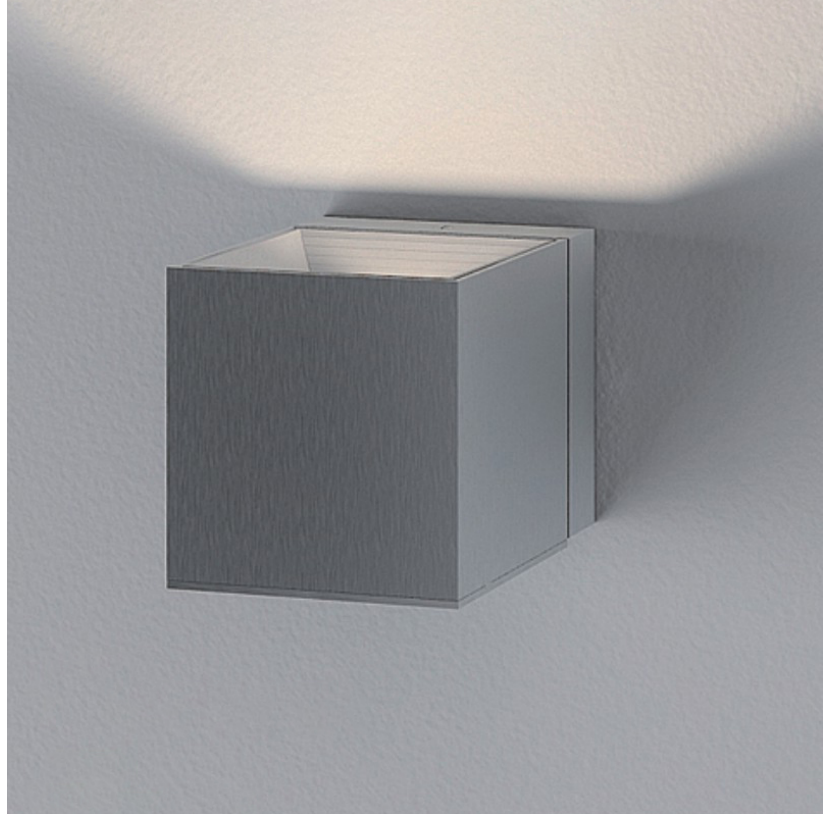

DAU SURFACE

D93146

PROJECT	
TYPE	
NOTES	
QUANTITY	
DATE	

GENERAL

Series: Dau
Brand: Milan
Division: Design
Mounting Type: Surface
Mounting Location: Wall

PHYSICAL

Shape: Cube
Length (mm): 110
Length (in): 4 ⁵/₁₆
Height (mm): 110
Height (in): 4 ⁵/₁₆
Extension (mm): 101
Extension (in): 4.0
Weight (kg): 0.91
Weight (lbs): 2
Fixture Finish: SST
Fixture Material: Metal

ELECTRICAL

Number of Lamps: 1
Lamp Type: LED
Max. Wattage Per Lamp (W): 4
Dimming: Electronic Low Voltage Dimming
Input Voltage (V): 120

LED

Number of LEDs: 1
Color Temperature (°K): 2700 / 2900
Nominal Lumen (lm): 300
CRI: >80 CRI

OPTICAL

RATINGS AND CERTIFICATIONS

Certified By: CSA Certified to UL and CSA Standards
IP rating: IP20