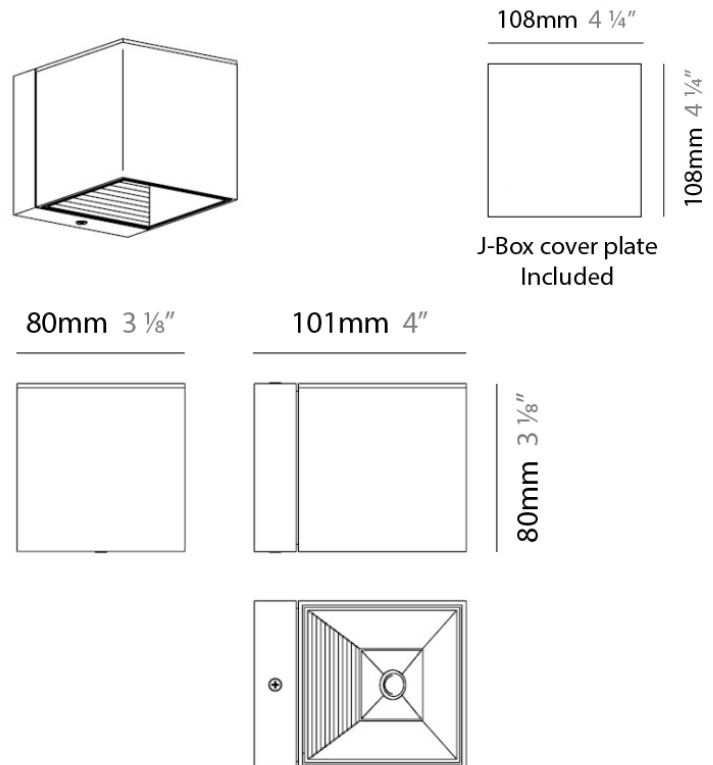

DAU SURFACE

D93148

PROJECT	
TYPE	
NOTES	
QUANTITY	
DATE	

GENERAL

Series: Dau
Brand: Milan
Division: Design
Mounting Type: Surface
Mounting Location: Wall
Subcategory: Up/Down Light

PHYSICAL

Shape: Cube
Length (mm): 110
Length (in): 4 ⁵/₁₆
Height (mm): 110
Height (in): 4 ⁵/₁₆
Extension (mm): 101
Extension (in): 4.0
Weight (kg): 0.91
Weight (lbs): 2
Fixture Finish: SST
Fixture Material: Metal

ELECTRICAL

Number of Lamps: 2
Lamp Type: LED
Total Output Wattage (W): 8
Max. Wattage Per Lamp (W): 4
Dimming: Electronic Low Voltage Dimming
Driver Type: operates without a driver
Input Voltage (V): 120

LED

Delivered Lumen Range: 100 - 499 lm
Number of LEDs: 2
Color Temperature (°K): 2700 / 2900
Max. Delivered Lumen (lm): 339.01
Nominal Lumen (lm): 600
CRI: >80 CRI

OPTICAL

RATINGS AND CERTIFICATIONS

Certified By: CSA Certified to UL and CSA Standards
IP rating: IP44