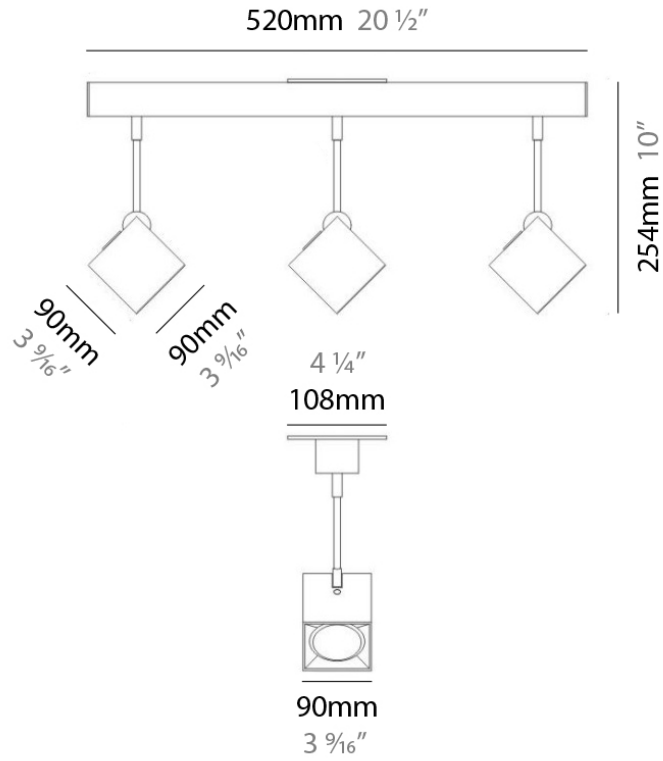

PROJECT	
TYPE	
NOTES	
QUANTITY	
DATE	

DAU SURFACE

D92017

GENERAL

Series: Dau
Brand: Milan
Division: Design
Mounting Type: Surface
Mounting Location: Ceiling
Subcategory: Pendant

PHYSICAL

Shape: Abstract
Length (mm): 520
Length (in): 20 1/2
Width (mm): 110
Width (in): 4 3/16
Height (mm): 254
Height (in): 10
Weight (kg): 1.4
Weight (lbs): 3
Fixture Material: Aluminum

ELECTRICAL

Number of Lamps: 3
Lamp Type: LED Retrofit
Lamp Shape: MR16
Bulb Included: Bulb Not Included
Total Output Wattage (W): 15
Max. Wattage Per Lamp (W): 5
Lamp Base: GU10
Input Voltage (V): 120

LED

Delivered Lumen Range: 500 - 999 lm

OPTICAL

RATINGS AND CERTIFICATIONS

Certified By: CSA Certified to UL and CSA Standards
IP rating: IP20