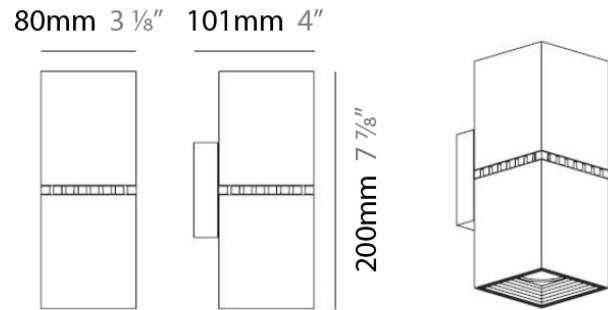

DAU SURFACE

D93197

GENERAL

Series: Dau _____
Brand: Milan _____
Division: Design _____
Mounting Type: Surface _____
Mounting Location: Wall _____
Subcategory: Up/Down Light _____

PHYSICAL

Shape: Rectangle _____
Length (mm): 80 _____
Length (in): 3 1/8 _____
Height (mm): 200 _____
Height (in): 7 7/8 _____
Extension (mm): 101 _____
Extension (in): 4 _____
Light Distribution: Direct / Indirect _____
Weight (kg): 4.5 _____
Weight (lbs): 10 _____
Fixture Finish: WHI _____
Fixture Material: Metal _____

ELECTRICAL

Lamp Type: LED _____
Total Output Wattage (W): 20W _____
Max. Wattage Per Lamp (W): 10W _____
Dimming: Electronic Low Voltage Dimming _____
Driver Type: 120V DIRECT LINE (operates without a driver) _____
Input Voltage (V): 120 _____

LED

Number of LEDs: 2 _____
Color Temperature (°K): 2700 _____
Nominal Lumen (lm): 2 x 1010 _____
CRI: >80 CRI _____

OPTICAL

Reflector°: 50 _____

RATINGS AND CERTIFICATIONS

Certified By: CSA Certified to UL and CSA Standards _____
IP rating: IP44 _____

J-Box cover plate
Included