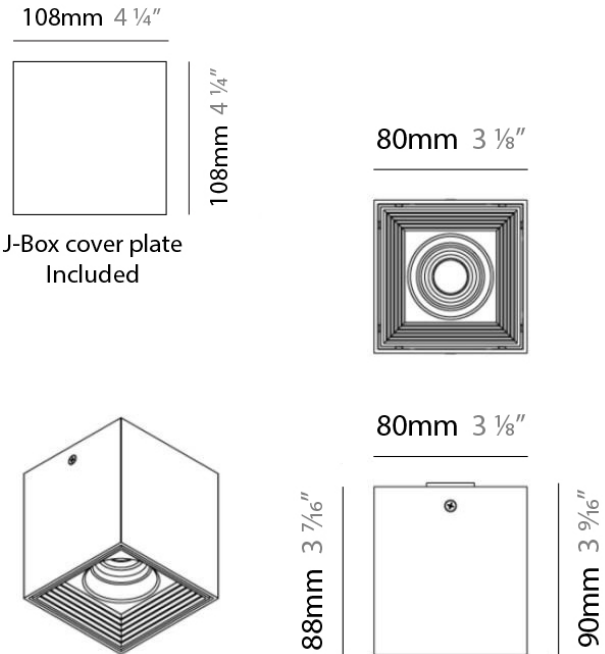

DAU SINGLE SURFACE

D92128

PROJECT	_____
TYPE	_____
NOTES	_____
QUANTITY	_____
DATE	_____

GENERAL

Series: Dau
Subseries: Dau Single
Brand: Milan
Division: Design
Mounting Type: Surface
Mounting Location: Ceiling
Subcategory: Downlight

PHYSICAL

Shape: Cube
Length (mm): 80
Length (in): 3 1/8
Width (mm): 80
Width (in): 3 1/8
Height (mm): 90
Height (in): 3 9/16
Light Distribution: Direct
Weight (kg): 0.6
Weight (lbs): 1.2999
Fixture Material: Extruded Aluminum

ELECTRICAL

Input Wattage Range: 10 - 19 W
Lamp Type: LED
Input Wattage (W): 10
Total Output Wattage (W): 9.3
Dimming: Tri-Mode (Non-Dimming and Phase Dimming (120Vac only) and 0-10V Dimming)
Driver Included: Yes
Driver Location: Integrated
Driver Type: Constant Current - 120Vac
Driver Class: Class 2
Input Voltage (V): 120
Constant Current (mA): 350
Upon Request: (Not included: see components) Remote: 0-10Vdc dimming / Phase dimming @120Vac / 277Vac / Lutron Pro

LED

Delivered Lumen Range: 500 - 999 lm
Number of LEDs: 1
Color Temperature (°K): 2700
Max. Delivered Lumen (lm): 829.93
CRI: >80 CRI
Lamp Life (hrs): 50000

OPTICAL

Reflector°: 50

RATINGS AND CERTIFICATIONS

Certified By: CSA Certified to UL and CSA Standards
IP rating: IP20